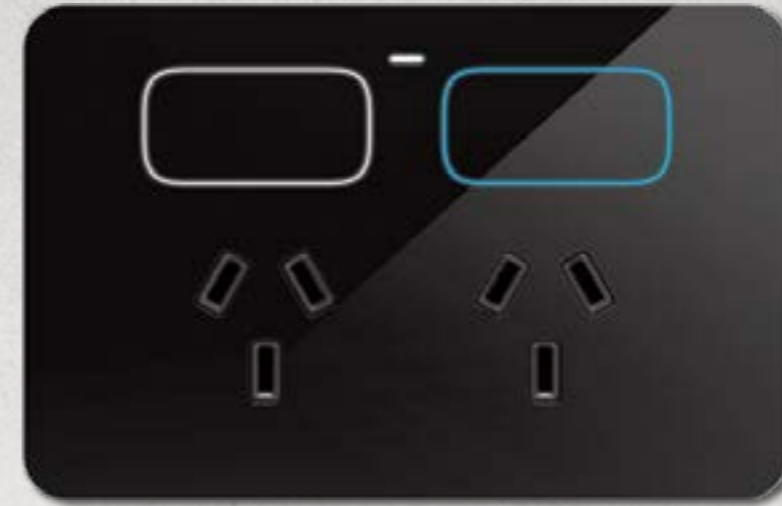

Accessibility NDIS range, for improved liveability.

SENŌA

zimi

SNASPPBK

SENOA ACCESSIBILITY POWER POINT BLACK

- NDIS compliant
- Glass touch
- 35mm touch pad
- Automatic schedules inbuilt
- Auto off timer
- Available in white or black