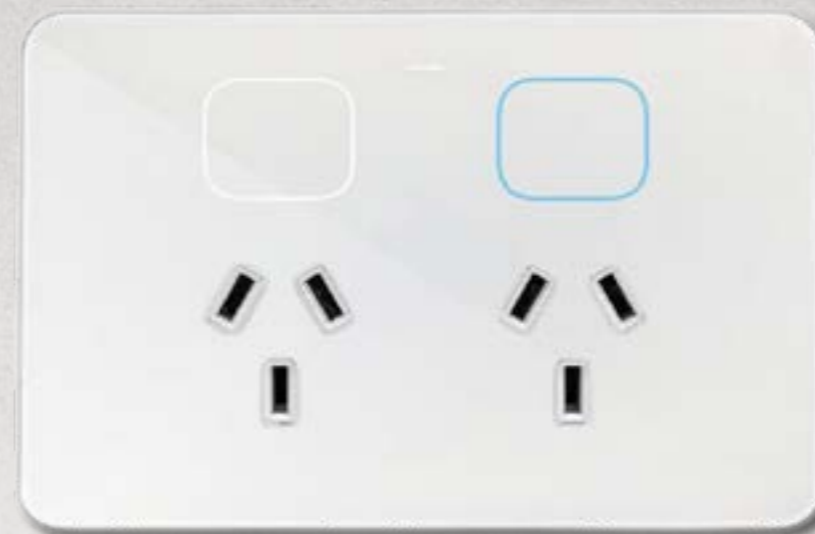

SGW3BTAM

Premium touch smarter switches.

voice control

app control

touch control

SENOA POWER POINT

- Glass touch surface
- Slim magnetic fascia
- Automatic schedules inbuilt
- Auto off timer

SENPP

SENMPS2

SENOA MULTI PURPOSE SWITCH

- Glass touch surface
- Slim magnetic fascia
- Automatic schedules inbuilt
- Auto off timer

SENOA BLIND CONTROLLER

- Glass touch surface
- Slim magnetic fascia
- Suits most AC blinds
- Automatic schedules inbuilt