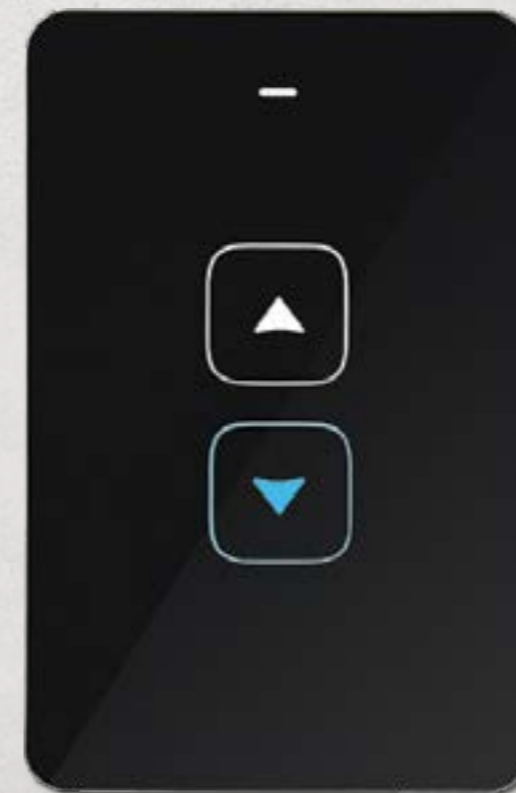

SENBC2

SENOA MULTI DIMMER SWITCH

- Glass touch surface
- Slim magnetic fascia
- Lighting & Dimmer Control
- Automatic schedules inbuilt
- Auto off timer

SENMD2

The smartest switch with a touch of glass.

SENOA POWER POINT BLACK

SENPPBK

- Glass touch surface
- Slim magnetic facia
- Automatic schedules inbuilt
- Auto off timer

SENMP2BK

SENOA MULTI PURPOSE SWITCH BLACK

- Glass touch surface
- Slim magnetic facia
- Automatic schedules inbuilt
- Auto off timer

SENBC2BK

SENOA BLIND CONTROLLER BLACK

- Glass touch surface
- Slim magnetic facia
- Suits most AC blinds
- Automatic schedules inbuilt

SENMDS2BK

SENOA MULTI DIMMER SWITCH

- Glass touch surface
- Slim magnetic facia
- Lighting & Dimmer Control
- Automatic schedules inbuilt
- Auto off timer